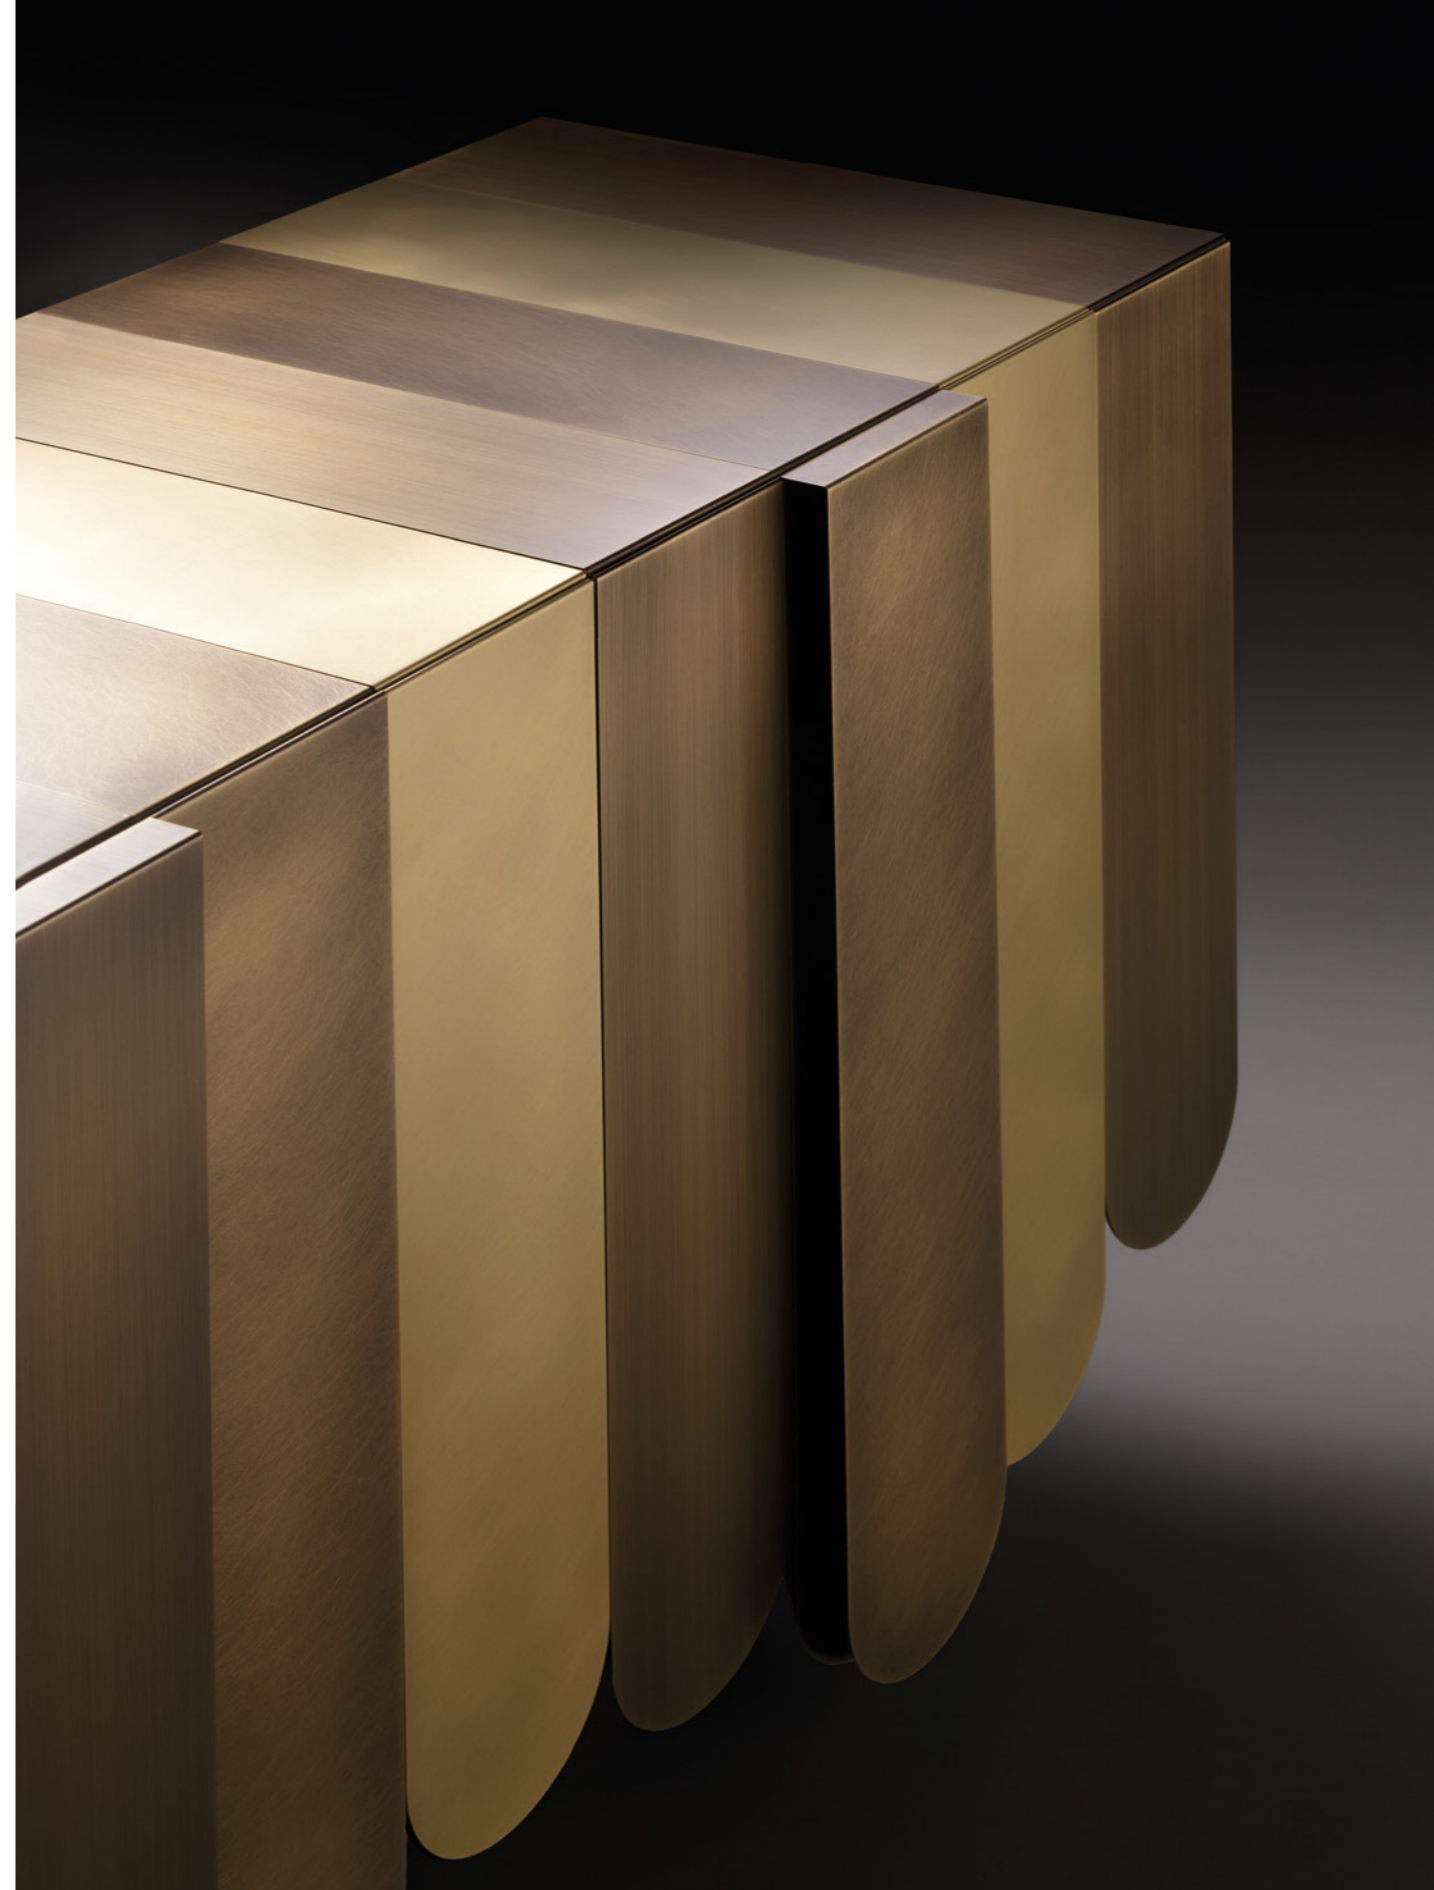

DESIGN BY DELINEO DESIGN STUDIO

The Xilo console is a sculptural volume punctuated by different bands of thick metal sheet folded over the top so that they cover the front and create a sort of metaphorical waterfall.